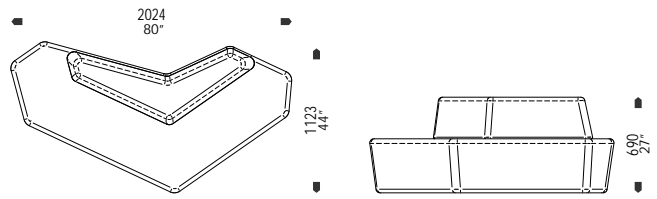

A1 (4m fabric base, 2m fabric back)

B1 (4m fabric base, 2m fabric back)

A2 (4m fabric base, 2m fabric back)

B2 (4m fabric base, 2m fabric back)

A ottoman (4m fabric base)

B ottoman (4m fabric base)

rune

The Rune lounge system, lain to rest on the Germanic battlefield for thousands of years, now unearthed to be revered as a relic of a higher civilisation from the past with a secret agenda. Seemingly chaotic and undecipherable at first, the amorphous shapes evoke a language of their own, speaking volumes about flexible arrangements and endless tessellation for customising spaces. A series of precise angles and specifically configured edges allow the units to be spatially arranged in clusters which are scalable and adaptable for lounge spaces and communal waiting areas.

key features

99% recyclable

- _ Allows for flexible arrangement
- _ Six unique unit types
- _ Available in your choice of fabric (min width 137cm)

configurations

rune

1/66 McLachlan Street
Fortitude Valley Q 4006
P +61 7 3257 2822
F +61 7 3257 2844
www.luxxbox.com
info@luxxbox.com