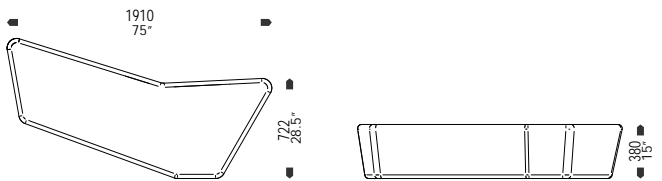

A1 (4m fabric base, 2m fabric back)

B1 (4m fabric base, 2m fabric back)

A2 (4m fabric base, 2m fabric back)

B2 (4m fabric base, 2m fabric back)

A ottoman (4m fabric base)

B ottoman (4m fabric base)

rune

The Rune lounge system, lain to rest on the Germanic battlefield for thousands of years, now unearthed to be revered as a relic of a higher civilisation from the past with a secret agenda. Seemingly chaotic and undecipherable at first, the amorphous shapes evoke a language of their own, speaking volumes about flexible arrangements and endless tessellation for customising spaces. A series of precise angles and specifically configured edges allow the units to be spatially arranged in clusters which are scalable and adaptable for lounge spaces and communal waiting areas.

key features

99% recyclable

- _ Allows for flexible arrangement
- _ Six unique unit types
- _ Available in your choice of fabric (min width 137cm)

configurations

rune

1/66 McLachlan Street
Fortitude Valley Q 4006
P +61 7 3257 2822
F +61 7 3257 2844
www.luxxbox.com
info@luxxbox.com