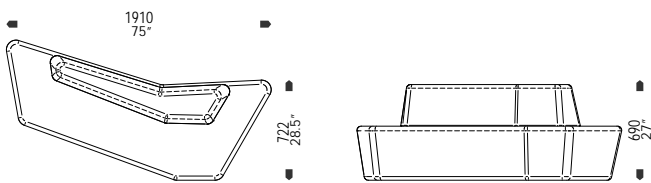

A1 (4m fabric base, 2m fabric back)

B1 (4m fabric base, 2m fabric back)

A2 (4m fabric base, 2m fabric back)

B2 (4m fabric base, 2m fabric back)

A ottoman (4m fabric base)

B ottoman (4m fabric base)

rune

The Rune lounge system, lain to rest on the Germanic battlefield for thousands of years, now unearthed to be revered as a relic of a higher civilisation from the past with a secret agenda. Seemingly chaotic and undecipherable at first, the amorphous shapes evoke a language of their own, speaking volumes about flexible arrangements and endless tessellation for customising spaces. A series of precise angles and specifically configured edges allow the units to be spatially arranged in clusters which are scalable and adaptable for lounge spaces and communal waiting areas.

key features

99% recyclable

- _ Allows for flexible arrangement
- _ Six unique unit types
- _ Available in your choice of fabric (min width 137cm)

configurations

rune

1/66 McLachlan Street
Fortitude Valley Q 4006
P +61 7 3257 2822
F +61 7 3257 2844
www.luxxbox.com
info@luxxbox.com