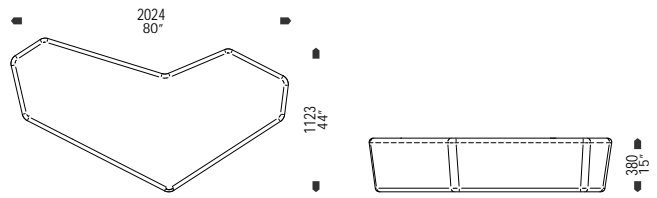

A1 (4m fabric base, 2m fabric back)

B1 (4m fabric base, 2m fabric back)

A2 (4m fabric base, 2m fabric back)

B2 (4m fabric base, 2m fabric back)

A ottoman (4m fabric base)

B ottoman (4m fabric base)

rune

The Rune lounge system, lain to rest on the Germanic battlefield for thousands of years, now unearthed to be revered as a relic of a higher civilisation from the past with a secret agenda. Seemingly chaotic and undecipherable at first, the amorphous shapes evoke a language of their own, speaking volumes about flexible arrangements and endless tessellation for customising spaces. A series of precise angles and specifically configured edges allow the units to be spatially arranged in clusters which are scalable and adaptable for lounge spaces and communal waiting areas.

key features

99% recyclable

- _ Allows for flexible arrangement
- _ Six unique unit types
- _ Available in your choice of fabric (min width 137cm)

configurations

rune

1/66 McLachlan Street
Fortitude Valley Q 4006
P +61 7 3257 2822
F +61 7 3257 2844
www.luxxbox.com
info@luxxbox.com