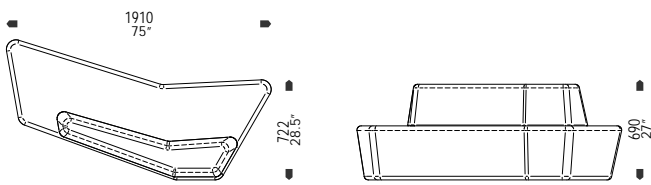

A1 (4m fabric base, 2m fabric back)

B1 (4m fabric base, 2m fabric back)

A2 (4m fabric base, 2m fabric back)

B2 (4m fabric base, 2m fabric back)

A ottoman (4m fabric base)

B ottoman (4m fabric base)

rune

The Rune lounge system, lain to rest on the Germanic battlefield for thousands of years, now unearthed to be revered as a relic of a higher civilisation from the past with a secret agenda. Seemingly chaotic and undecipherable at first, the amorphous shapes evoke a language of their own, speaking volumes about flexible arrangements and endless tessellation for customising spaces. A series of precise angles and specifically configured edges allow the units to be spatially arranged in clusters which are scalable and adaptable for lounge spaces and communal waiting areas.

key features

99% recyclable

- _ Allows for flexible arrangement
- _ Six unique unit types
- _ Available in your choice of fabric (min width 137cm)

configurations

rune

1/66 McLachlan Street
Fortitude Valley Q 4006
P +61 7 3257 2822
F +61 7 3257 2844
www.luxxbox.com
info@luxxbox.com