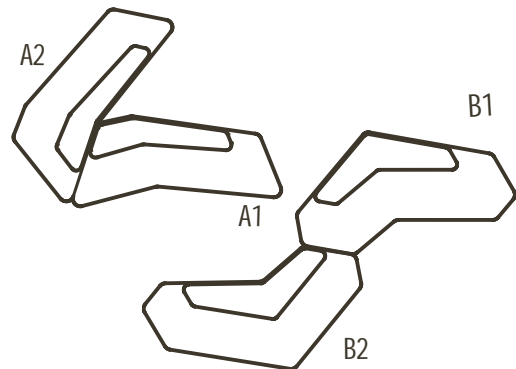

A1 (4m fabric base, 2m fabric back)

B1 (4m fabric base, 2m fabric back)

A2 (4m fabric base, 2m fabric back)

B2 (4m fabric base, 2m fabric back)

A ottoman (4m fabric base)

B ottoman (4m fabric base)

rune

The Rune lounge system, lain to rest on the Germanic battlefield for thousands of years, now unearthed to be revered as a relic of a higher civilisation from the past with a secret agenda. Seemingly chaotic and undecipherable at first, the amorphous shapes evoke a language of their own, speaking volumes about flexible arrangements and endless tessellation for customising spaces. A series of precise angles and specifically configured edges allow the units to be spatially arranged in clusters which are scalable and adaptable for lounge spaces and communal waiting areas.

key features

99% recyclable

- _ Allows for flexible arrangement
- _ Six unique unit types
- _ Available in your choice of fabric (min width 137cm)

configurations

rune

1/66 McLachlan Street
Fortitude Valley Q 4006
P +61 7 3257 2822
F +61 7 3257 2844
www.luxxbox.com
info@luxxbox.com