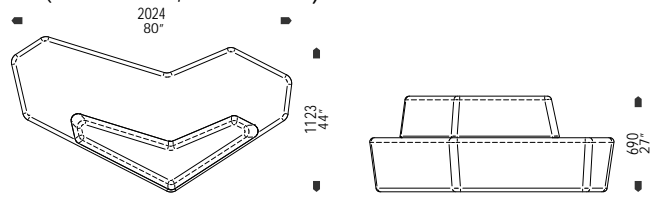

A1 (4m fabric base, 2m fabric back)

B1 (4m fabric base, 2m fabric back)

A2 (4m fabric base, 2m fabric back)

B2 (4m fabric base, 2m fabric back)

A ottoman (4m fabric base)

B ottoman (4m fabric base)

rune

The Rune lounge system, lain to rest on the Germanic battlefield for thousands of years, now unearthed to be revered as a relic of a higher civilisation from the past with a secret agenda. Seemingly chaotic and undecipherable at first, the amorphous shapes evoke a language of their own, speaking volumes about flexible arrangements and endless tessellation for customising spaces. A series of precise angles and specifically configured edges allow the units to be spatially arranged in clusters which are scalable and adaptable for lounge spaces and communal waiting areas.

key features

99% recyclable

- _ Allows for flexible arrangement
- _ Six unique unit types
- _ Available in your choice of fabric (min width 137cm)

configurations

rune

1/66 McLachlan Street
Fortitude Valley Q 4006
P +61 7 3257 2822
F +61 7 3257 2844
www.luxxbox.com
info@luxxbox.com